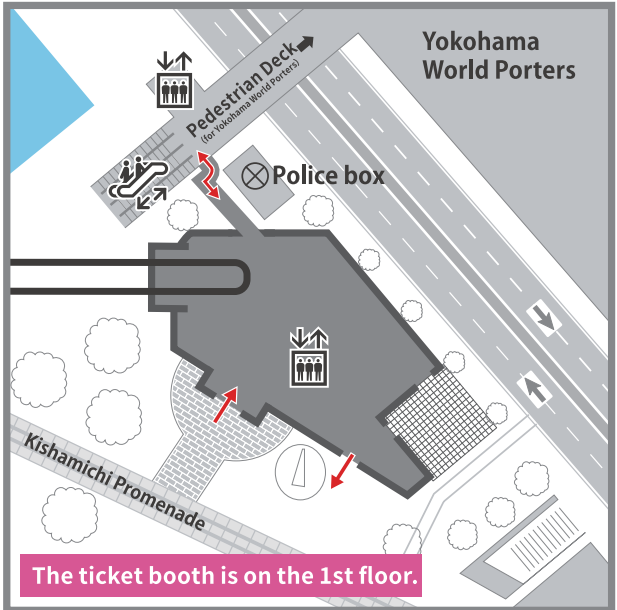

### Unga Park Station

#### By train

- 7-minute walk from No. 4 Exit (Bankokubashi Exit) of “Bashamichi Station” of Yokohama Minatomirai Railway Minatomirai Line

#### By car

- 5-minute drive from “Minato Mirai Ramp” of Metropolitan Expressway Route K1 Yokohane Line

\* There are no dedicated parking lots. Please use public parking lots when visiting by car.

#### Station area map